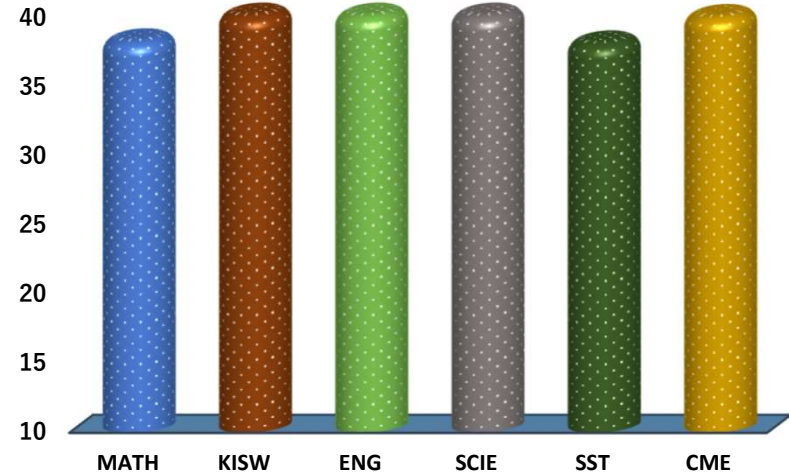

PRECIOUS KING

REGION: MOROGORO

SCHOOL AVERAGE

40.2

DISTRICT: GAIRO

SUBJECT AND GRADE PERFORMANCE ANALYSIS

SUBJECT RANKING

KISWAHILI	42.8	86%	1
SCIENCE	41.6	83%	2
ENGLISH	40.8	82%	3
CIVIC AND MORAL EDUCATION	39.9	80%	4
MATHEMATICS	38.2	76%	5
SOCIAL STUDIES	38.0	76%	6

SUBJECT GRADE ANALYSIS

SUBJECT/GRADE	A	B	C	D	E
MATHEMATICS	6	12	2	0	0
KISWAHILI	18	2	0	0	0
ENGLISH	12	8	0	0	0
SCIENCE	14	5	1	0	0
SOCIAL STUDIES	6	14	0	0	0
CIVIC AND MORAL	9	11	0	0	0

OVERALL GRADE ANALYSIS

A	10	20	50%
B	10		50%
C	0		0%
D	0		0%
E	0		0%

CHART SUBJECT ANALYSIS

BOYS VS GIRLS PERFORMANCE

	SAT		SAT	20
	15		5	
	79%		85%	

REGISTERED	20	100%
SEATED	20	100%
ABSENTEES	0	0%
PASSED	20	100%
FAILED	0	0%